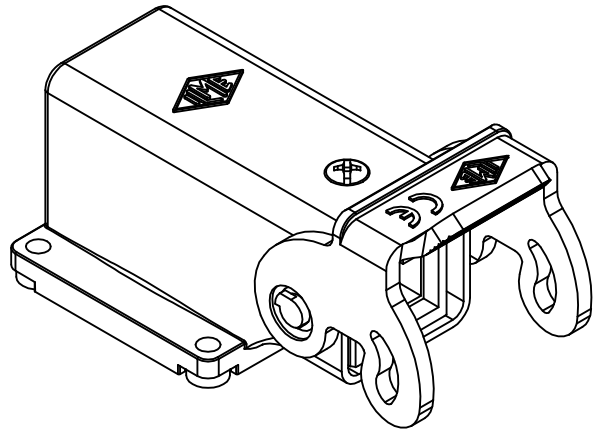

Panel cut-out for enclosures

Diritti riservati All rights reserved

REV.	DATE	SIGNATURE

 Dimensions in mm

Simplified representation with dimensions without tolerance

Original Size A4

CJZ 8 IA4N

Date 27/11/23

Insulating angled bulkhead mounting housing with RJ45 coupler, with plastic lever, 4-screw fixing, black colour

Sign. G. Renna

Scale
1:1