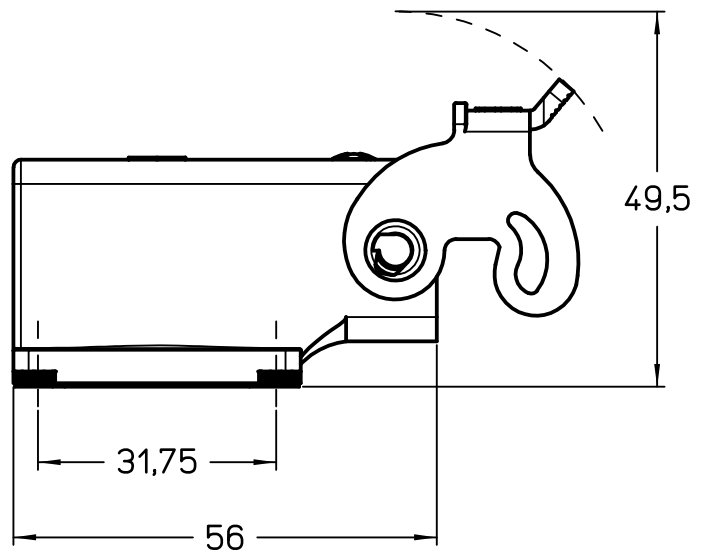

Panel cut-out for enclosures

Diritti riservati All rights reserved

REV.	DATE	SIGNATURE

 Dimensions in mm

Simplified representation with dimensions without tolerance

Original Size A4

CJZ 8 IA4N

Date 27/11/23

Insulating angled bulkhead mounting housing with RJ45 coupler, with plastic lever, 4-screw fixing, black colour

Sign. G. Renna

Scale
1:1