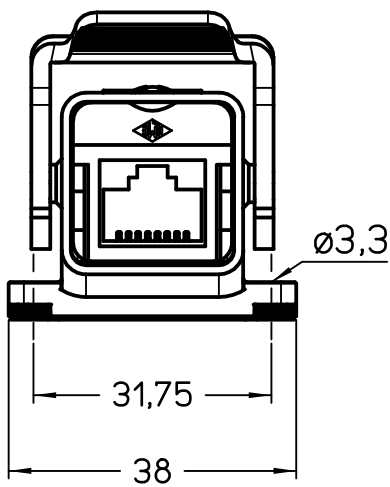

Panel cut-out for enclosures

Diritti riservati All rights reserved

REV.	DATE	SIGNATURE

 Dimensions in mm

Simplified representation with dimensions without tolerance

Original Size A4

CJZ 8 IA4N

Date 27/11/23

Insulating angled bulkhead mounting housing with RJ45 coupler, with plastic lever, 4-screw fixing, black colour

Sign. G. Renna

Scale
1:1