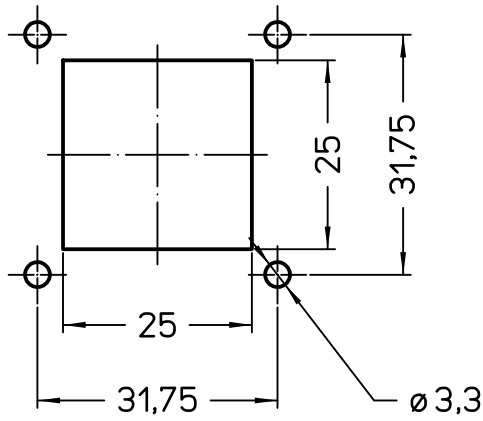

Panel cut-out for enclosures

Diritti riservati All rights reserved

REV.	DATE	SIGNATURE

 Dimensions in mm

Simplified representation with dimensions without tolerance

Original Size A4

CJZ 8 IA4N

Date 27/11/23

Insulating angled bulkhead mounting housing with RJ45 coupler, with plastic lever, 4-screw fixing, black colour

Sign. G. Renna

Scale
1:1